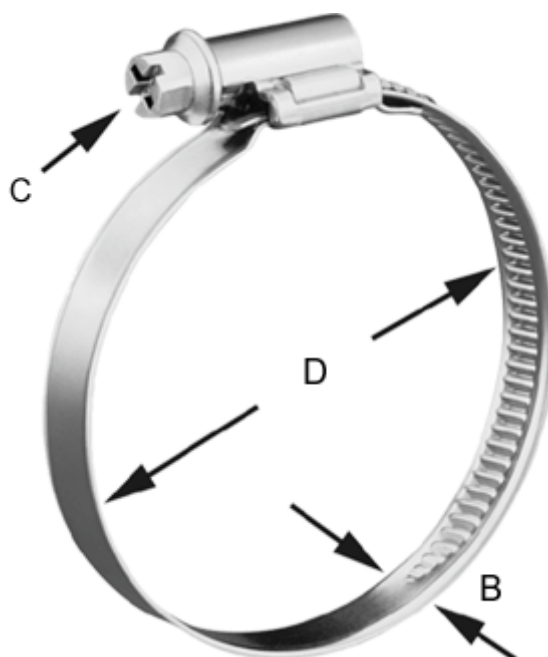

Article number: 021367703130

Description: Worm Drive Hose Clip
TORRO 120-140/12-C7-W3, pk. á 100

Measures

C (screw type) = C7 - 7mm

Diameter D = 120-140

Width B = 12.0